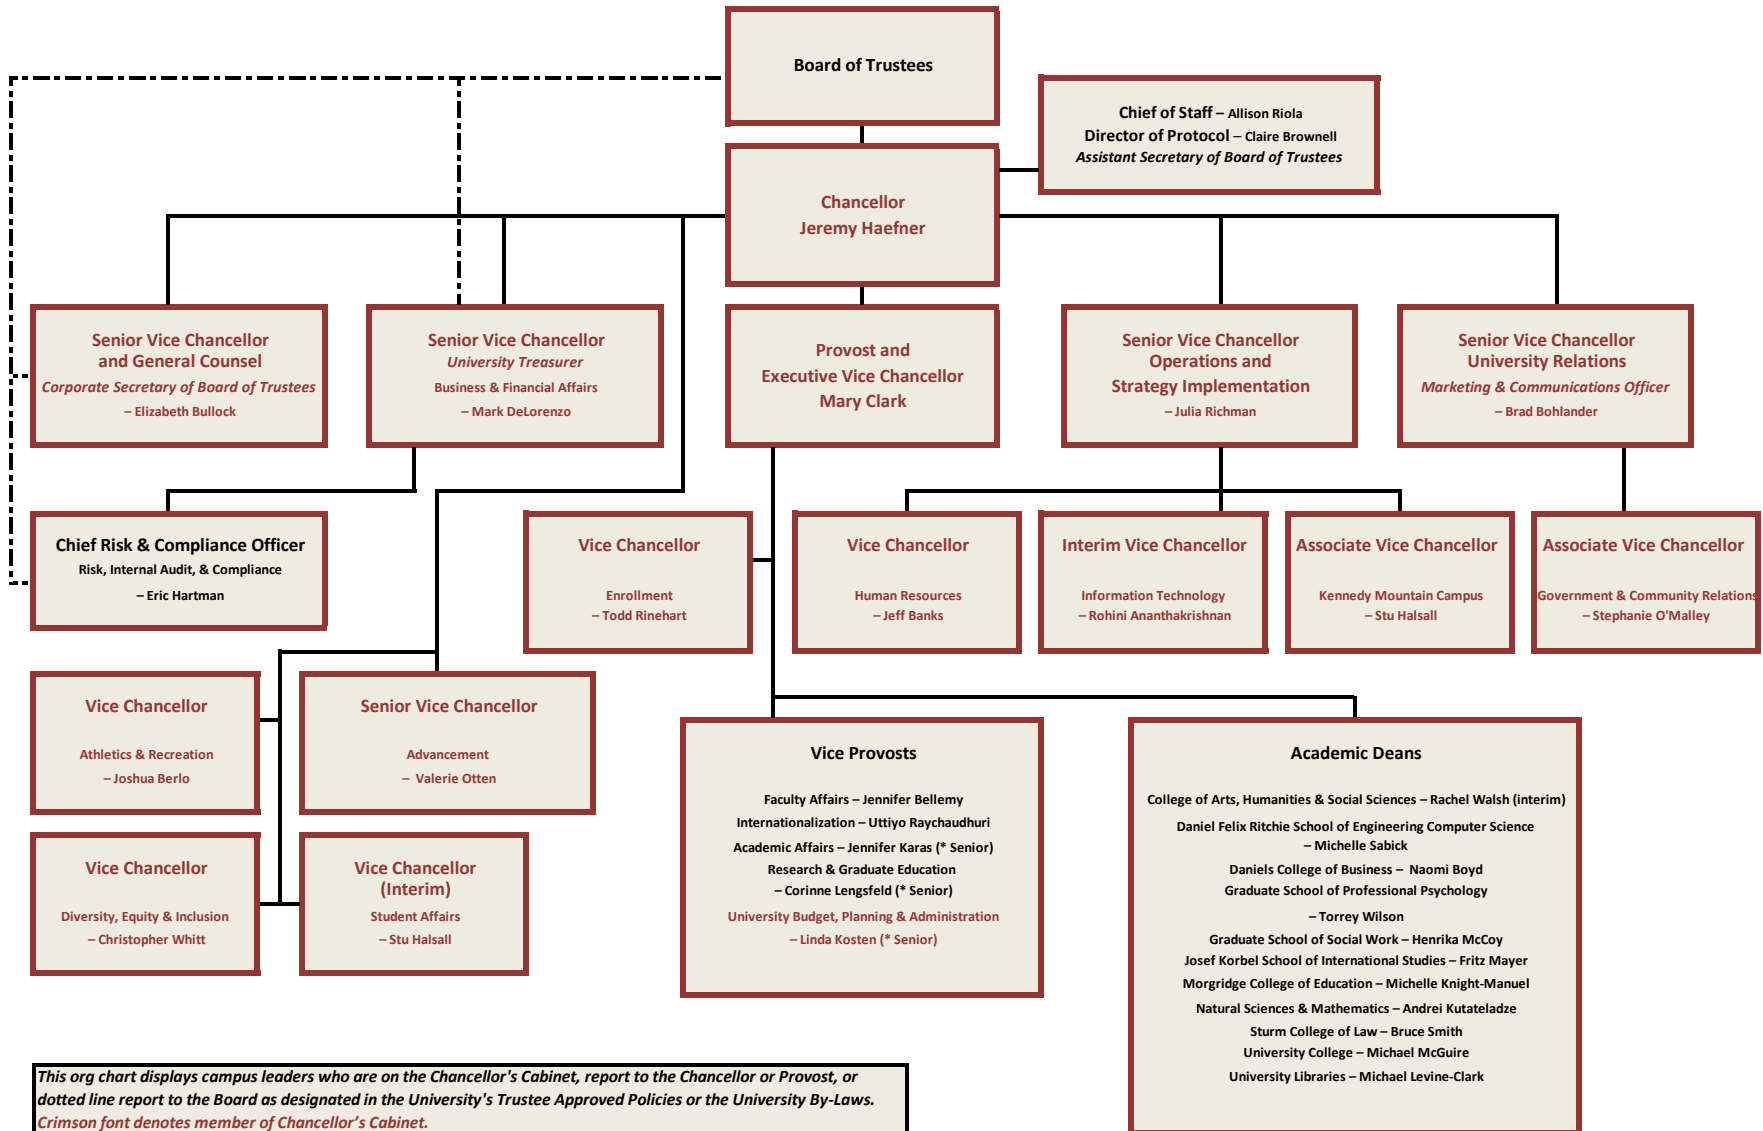

UNIVERSITY OF DENVER – ORGANIZATIONAL CHART

This org chart displays campus leaders who are on the Chancellor's Cabinet, report to the Chancellor or Provost, or dotted line report to the Board as designated in the University's Trustee Approved Policies or the University By-Laws. Crimson font denotes member of Chancellor's Cabinet.